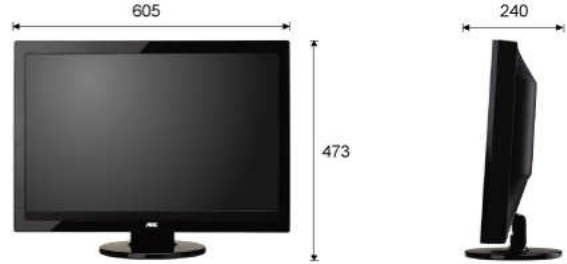

5 Scene Selections to view different content

Standard, Text, Internet, Game & Movie, Sports.

16.7M Colours

FRC 8-bit panel can display 16.7 million colors; more vibrant than traditional 6-bit panels.

Dynamic Colour Boost

DCB offers 5 additional natural-colour adjustments to enrich picture vividness.

Windows Vista Premium Certification

Dimensions (mm):

Specifications:

Model Name	619Fh
Screen Size	26" W
Viewable Image Size	648mm
Pixel Pitch	0.2865mm × 0.2865mm
Display Area	550.08mm × 343.8mm
Brightness	400cd/m ²
Contrast Ratio	10000:1 (DCR)
Response Time	3ms
Viewing Angles	160/160 (CR≥10)
Scan Frequency	H: 24KHz-83KHz V: 56-76Hz
Pixel Frequency	170MHz
Max. Resolution	1920×1200@60Hz
Recommended Resolution	1920×1200@60Hz
Display Colours	16.7M
HDCP Ready	Yes
Input Signal	Analog, DVI-D and HDMI
Input Connector	15-pin D-Sub & 24-pin DVI-D, 18-pin HDMI
Power Supply	90~240VAC, 50/60Hz
Power Consumption	Max 120W
Plug & Play	DDC 1/2B/CI
User Control	Auto, Eco/up, Down, Menu, Power
OSD Languages	8
Safety & Regulations	CUL, CCC, EPA, CE, FCC, Vista
Wall-Mount	VESA 100mm
Cabinet Colour	Black
W × H × D (w/base)	605×473×240mm
W × H × D (package)	690×566×188mm
Weight (Net/Gross)	7.75kg/10.8kg