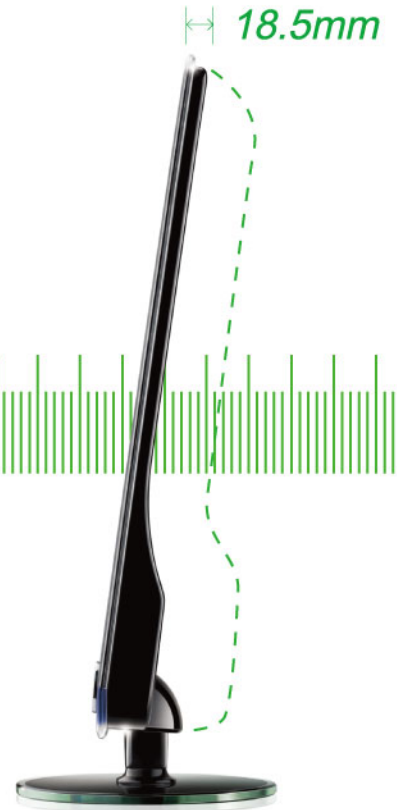

AOC

Verfino

Ultra-Slim
LED Monitor
In The World

Absolutely Brilliant Colour Super-Bright LED Backlight

- Ultra-Slim LED Monitor
- Low-Power "Green" Monitor with EPEAT Silver Award
- Ultra-High Dynamic Contrast Ratio (DCR 1,000,000:1)
- High-Gloss Translucent Deco
- Luxury Wine-Glass Base
- HDMI plus Webcam & Microphone

V22+

Special Features:

Ultra-Slim LED Monitor

"Green" Monitor: Low Power & Hg Free

Low Power consumption:
Ultra-Low power consumption (Typical):V22+ = 28 W, normal monitor is about 35W

Mercury (Hg) Free with LED backlight panel
Different from a normal CCFL backlight, the LED backlight panel is Hg free, which is the trend and will be a requirement of environmental protection in the coming year in Europe.

Hg Free

Off Timer

Power Off Timer
Enables user to set a timer to turn off the monitor automatically:
Set 0 (h): monitor will always be on.
Set 01~24 (h): monitor will turn off when the set time has elapsed.